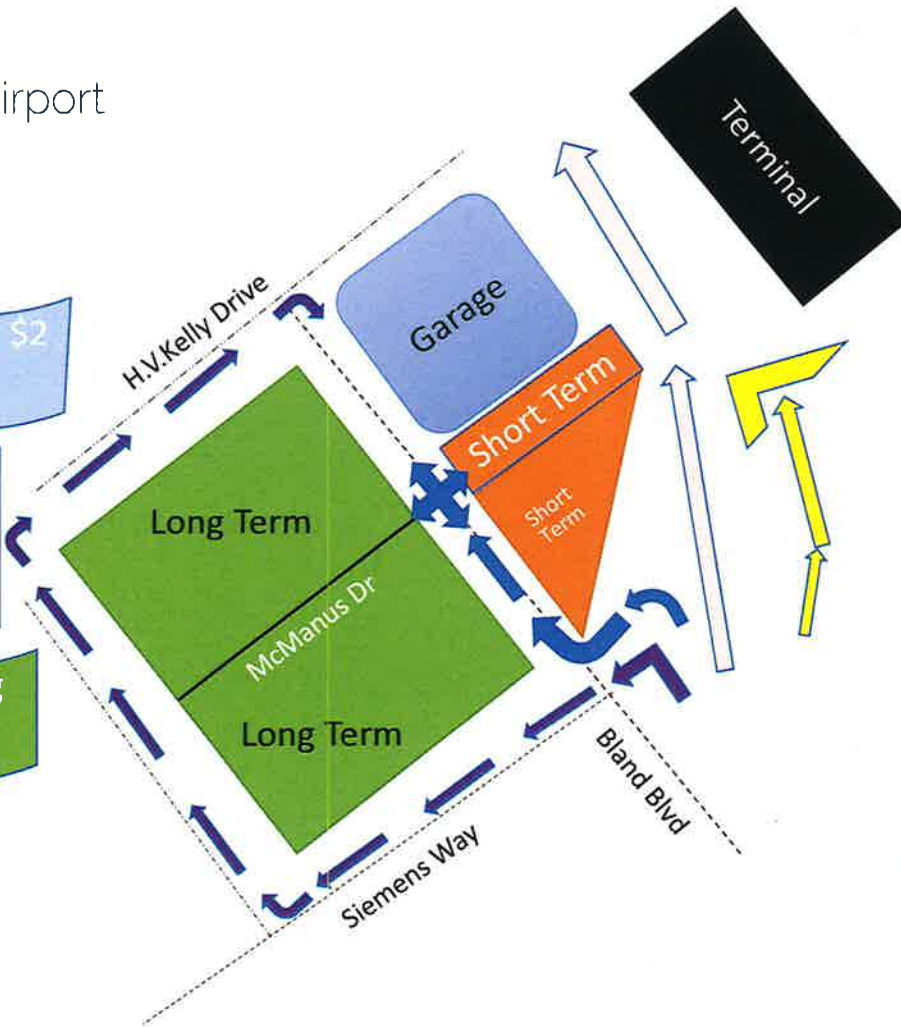

TEMPORARY TRAFFIC FLOW:

Yellow arrows shows Taxi Lane (tickets good for 1 trip or two hours)

Light Orange arrows shows drop-off and pick-ups lane

Blue arrows show all parking lane

Purple shows Car Rental Return path